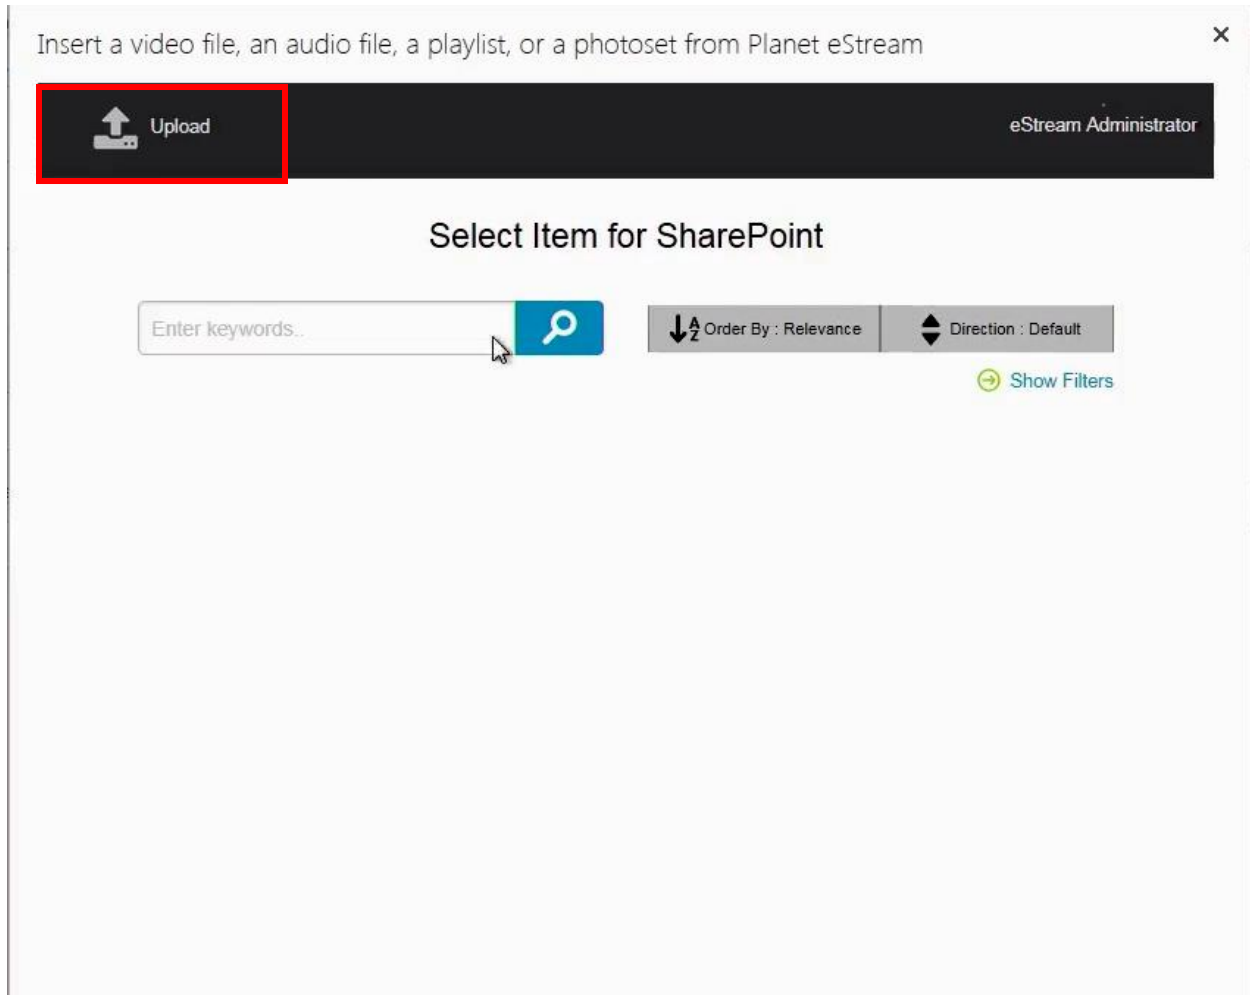

SharePoint

For Planet eStream users who also use a local SharePoint it is very easy to add content from your Planet eStream site to your SharePoint system.

Step 1: Accessing eStream Content

First select **Edit** and **Insert**. You will see a **Planet eStream** option.

The screenshot shows the SharePoint user interface. At the top, the 'SharePoint' title bar is visible with 'Newsfeed', 'OneDrive', and 'Sites' options. Below this is the ribbon with tabs for 'BROWSE', 'PAGE', 'FORMAT TEXT', and 'INSERT'. The 'INSERT' tab is active, showing a ribbon with groups: 'Table', 'Picture and Audio', 'Media', 'Links', 'Parts', and 'Embed'. The 'Links' group is expanded, and the 'Planet eStream' icon is highlighted. A tooltip for 'Planet eStream' is displayed, stating: 'Planet eStream. Insert a video file, an audio file, a playlist, or a photoset from Planet eStream.' Below the ribbon, the page content area shows a 'Home' section with 'Documents' and 'Site Contents' links. The 'EDIT LINKS' button is visible. The main content area contains a 'Site Feed' section with a 'Newsfeed' heading and a text input field. Below the input field, it says 'It's pretty quiet here. Invite more people to the site, or start a conversation.' To the right, there is a 'Documents' section with a 'new document or drag files here' button and a 'Name' dropdown menu. Below the dropdown, it says 'There are no documents in this view.'

Step 2: Adding content

Next, you will be given two options; you can upload, and you can search.

Upload

If you select **Upload** you will then be able to **Select Files** and upload any local files to your Planet eStream Library. After the video has converted it automatically be embedded on to your SharePoint page. In the interim a placeholder will be displayed.