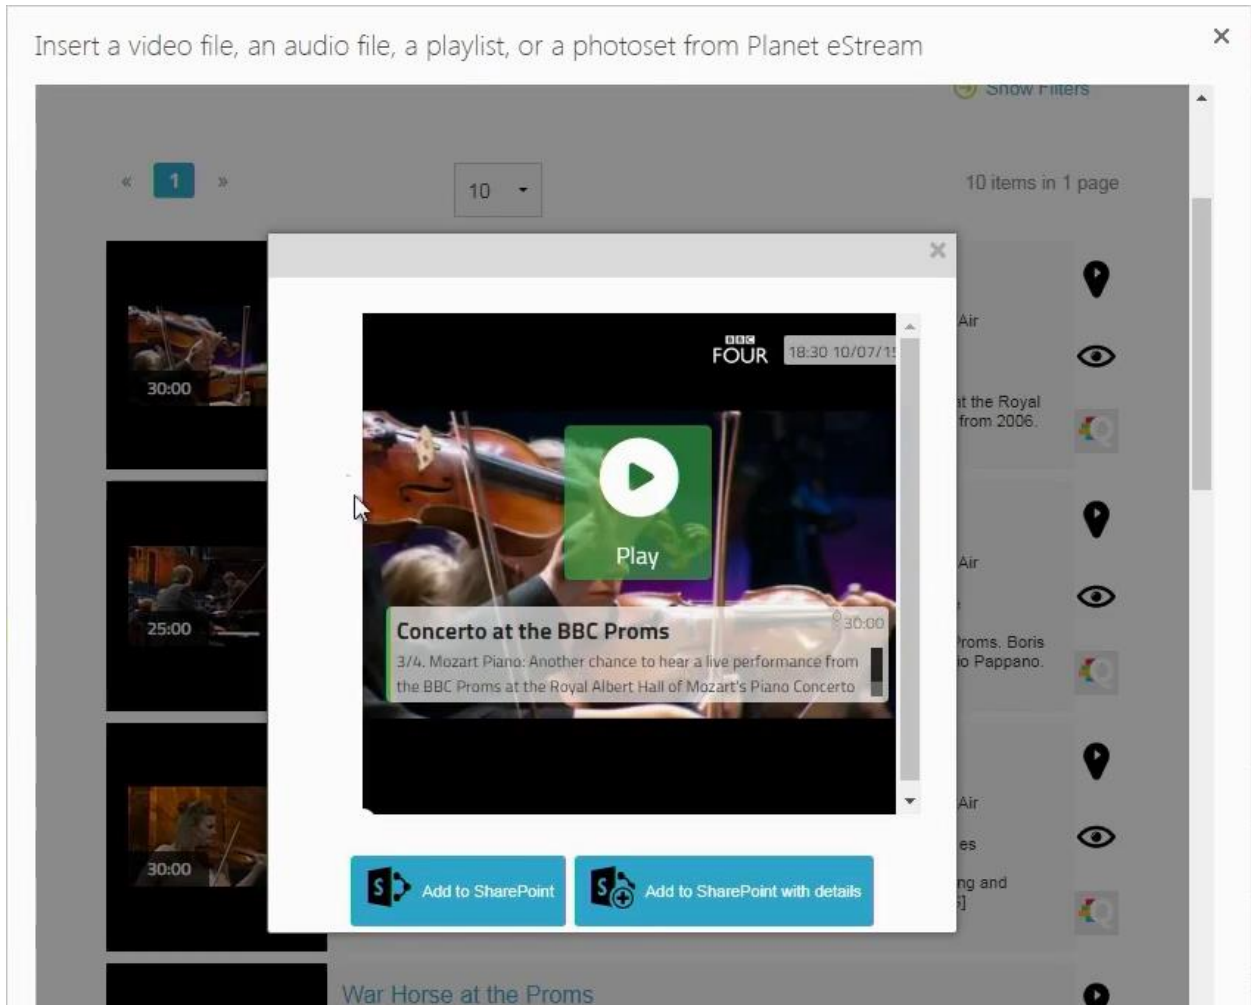

When you select the item to add you can do so with or without details. Details will show the title and description of the piece of media on the video player.